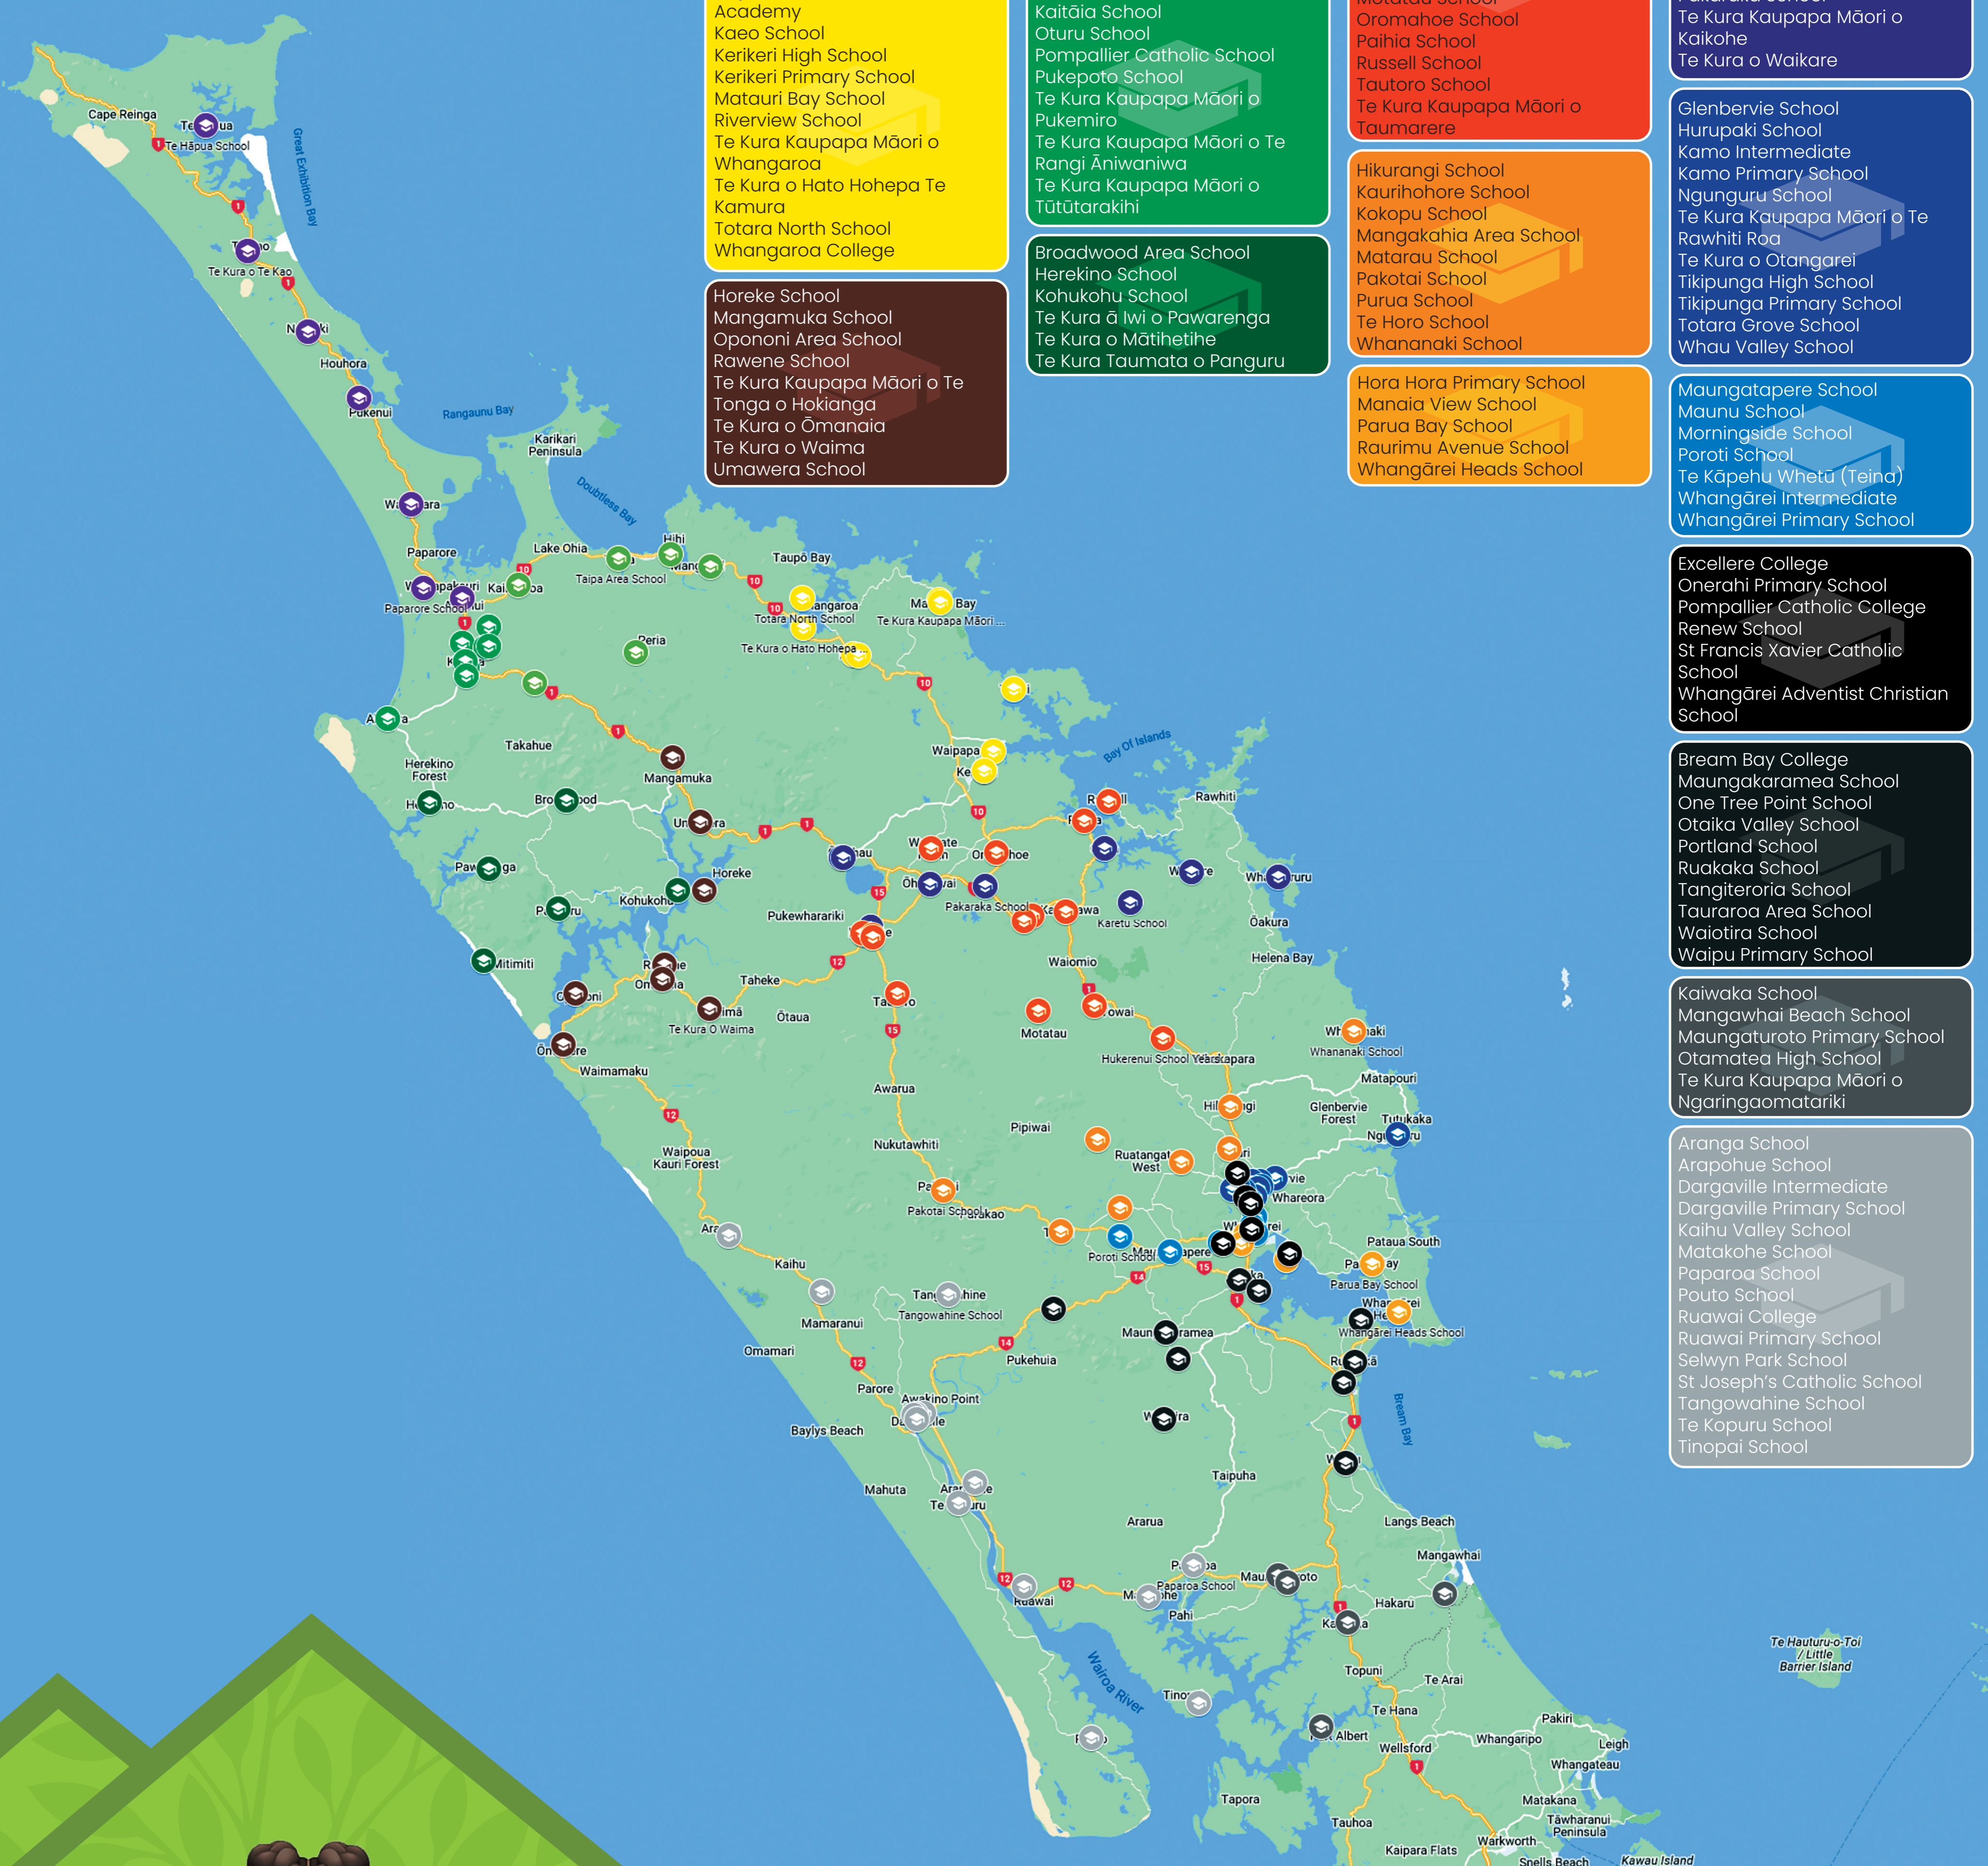

Mana Ake Te Tai Tokerau

Full Implementation

Where can children get support from Mana Ake?